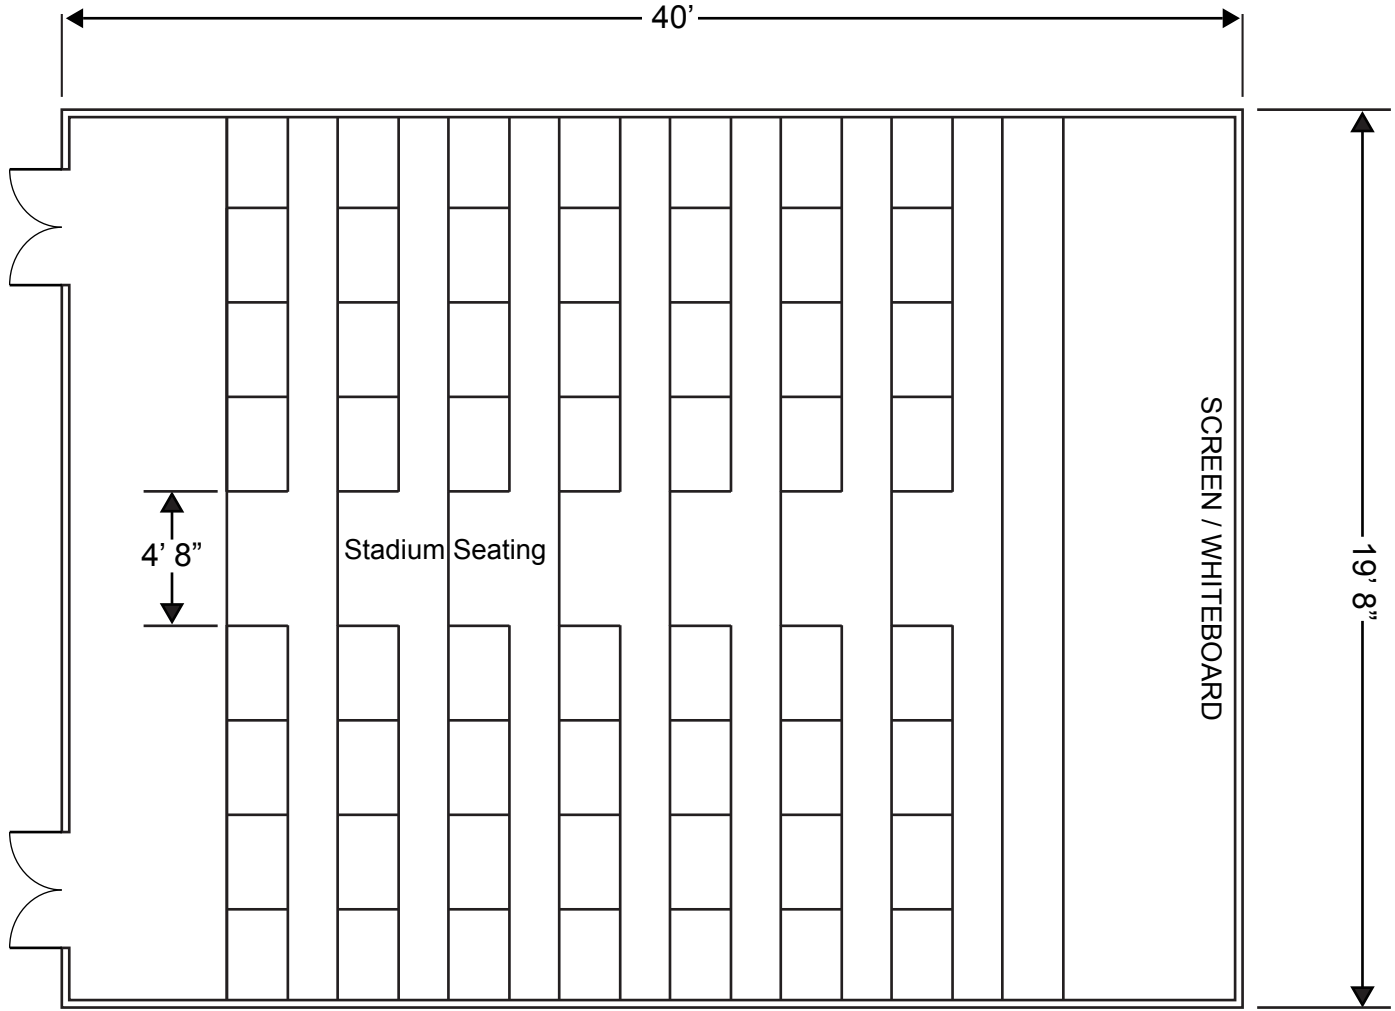

DOGWOOD FORUM

Dogwood Forum Capacity

Fixed Seating - 8 Per Row / Total of 56

Additional Information

- Power - 110 Volts
- Public Address System - Built-in
- Audio/Visual - Screen / Whiteboard
- Ceiling Height - 12 feet in front / 8 feet in back