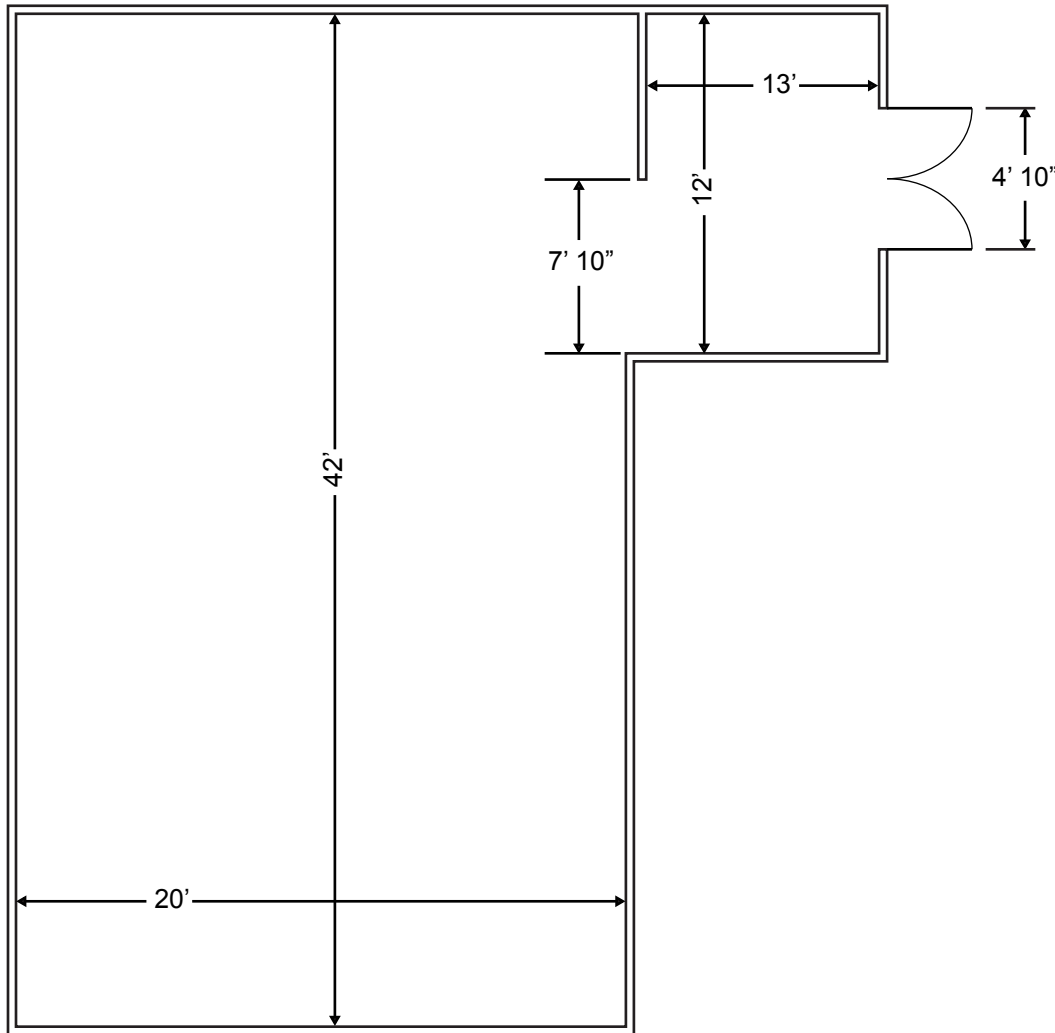

# HEMLOCK ROOM

## Seasons Single Room Capacity

Classroom	- 30	Open Square	- 36
Lecture	- 65	U-Shape	- 36
Conference	- 30	Banquet	- 72
Rounds	- 54	Cabaret	- 60

## Additional Information

Ceiling Height - 9' 2"