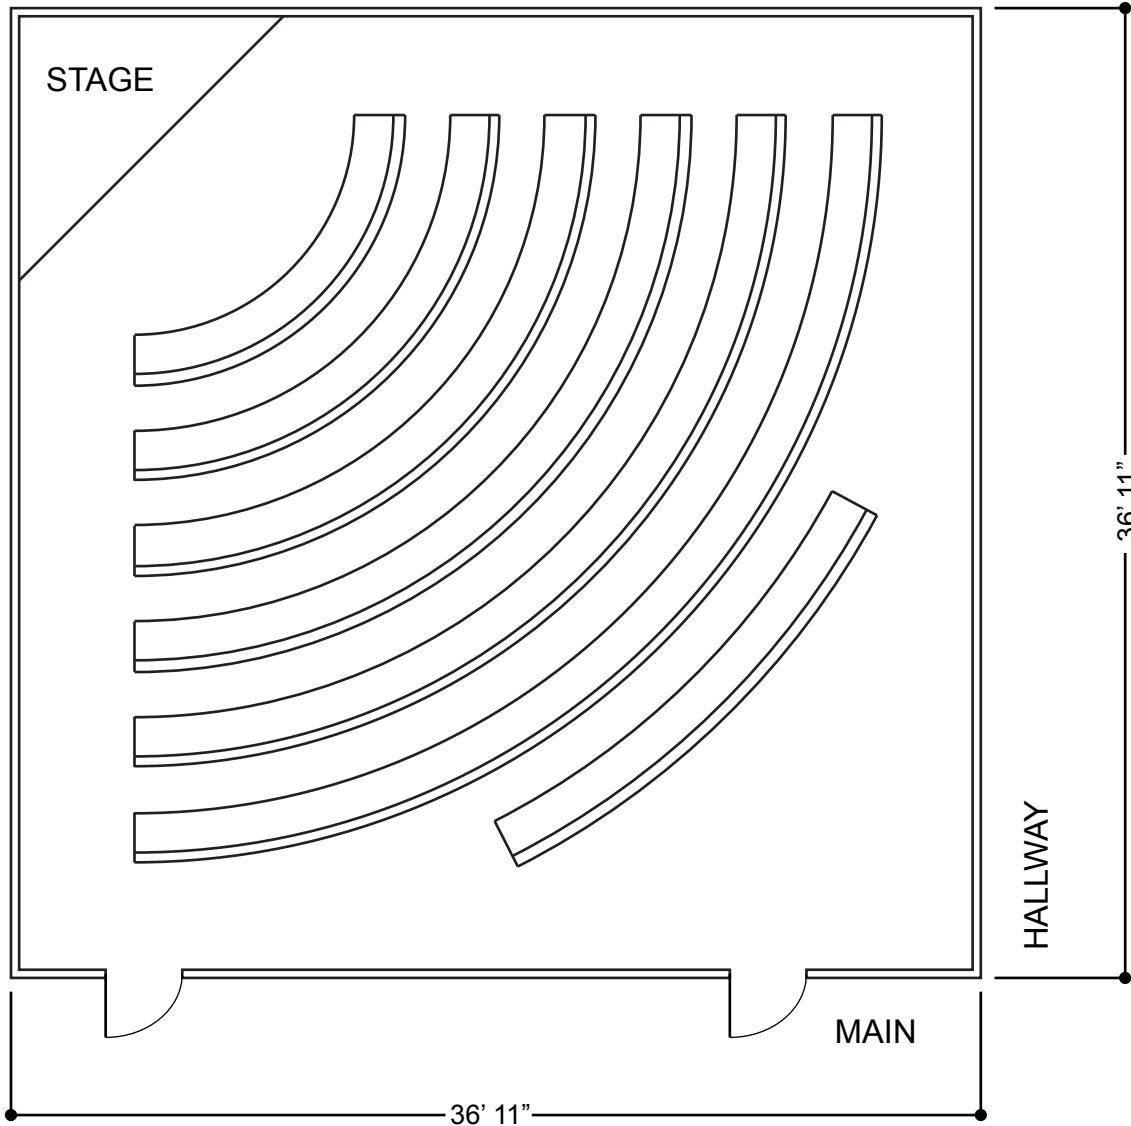

## ***Snowflake Forum Capacity***

Lecture	- 102	Conference	- NA
Classroom	- NA	Open Square	- NA
		U-Shape	- NA

## ***Additional Information***

Power	- 110 Volts
Public Address System	- House
Audio/Visual	- Large Wall Screen
Ceiling Height	- 12 feet