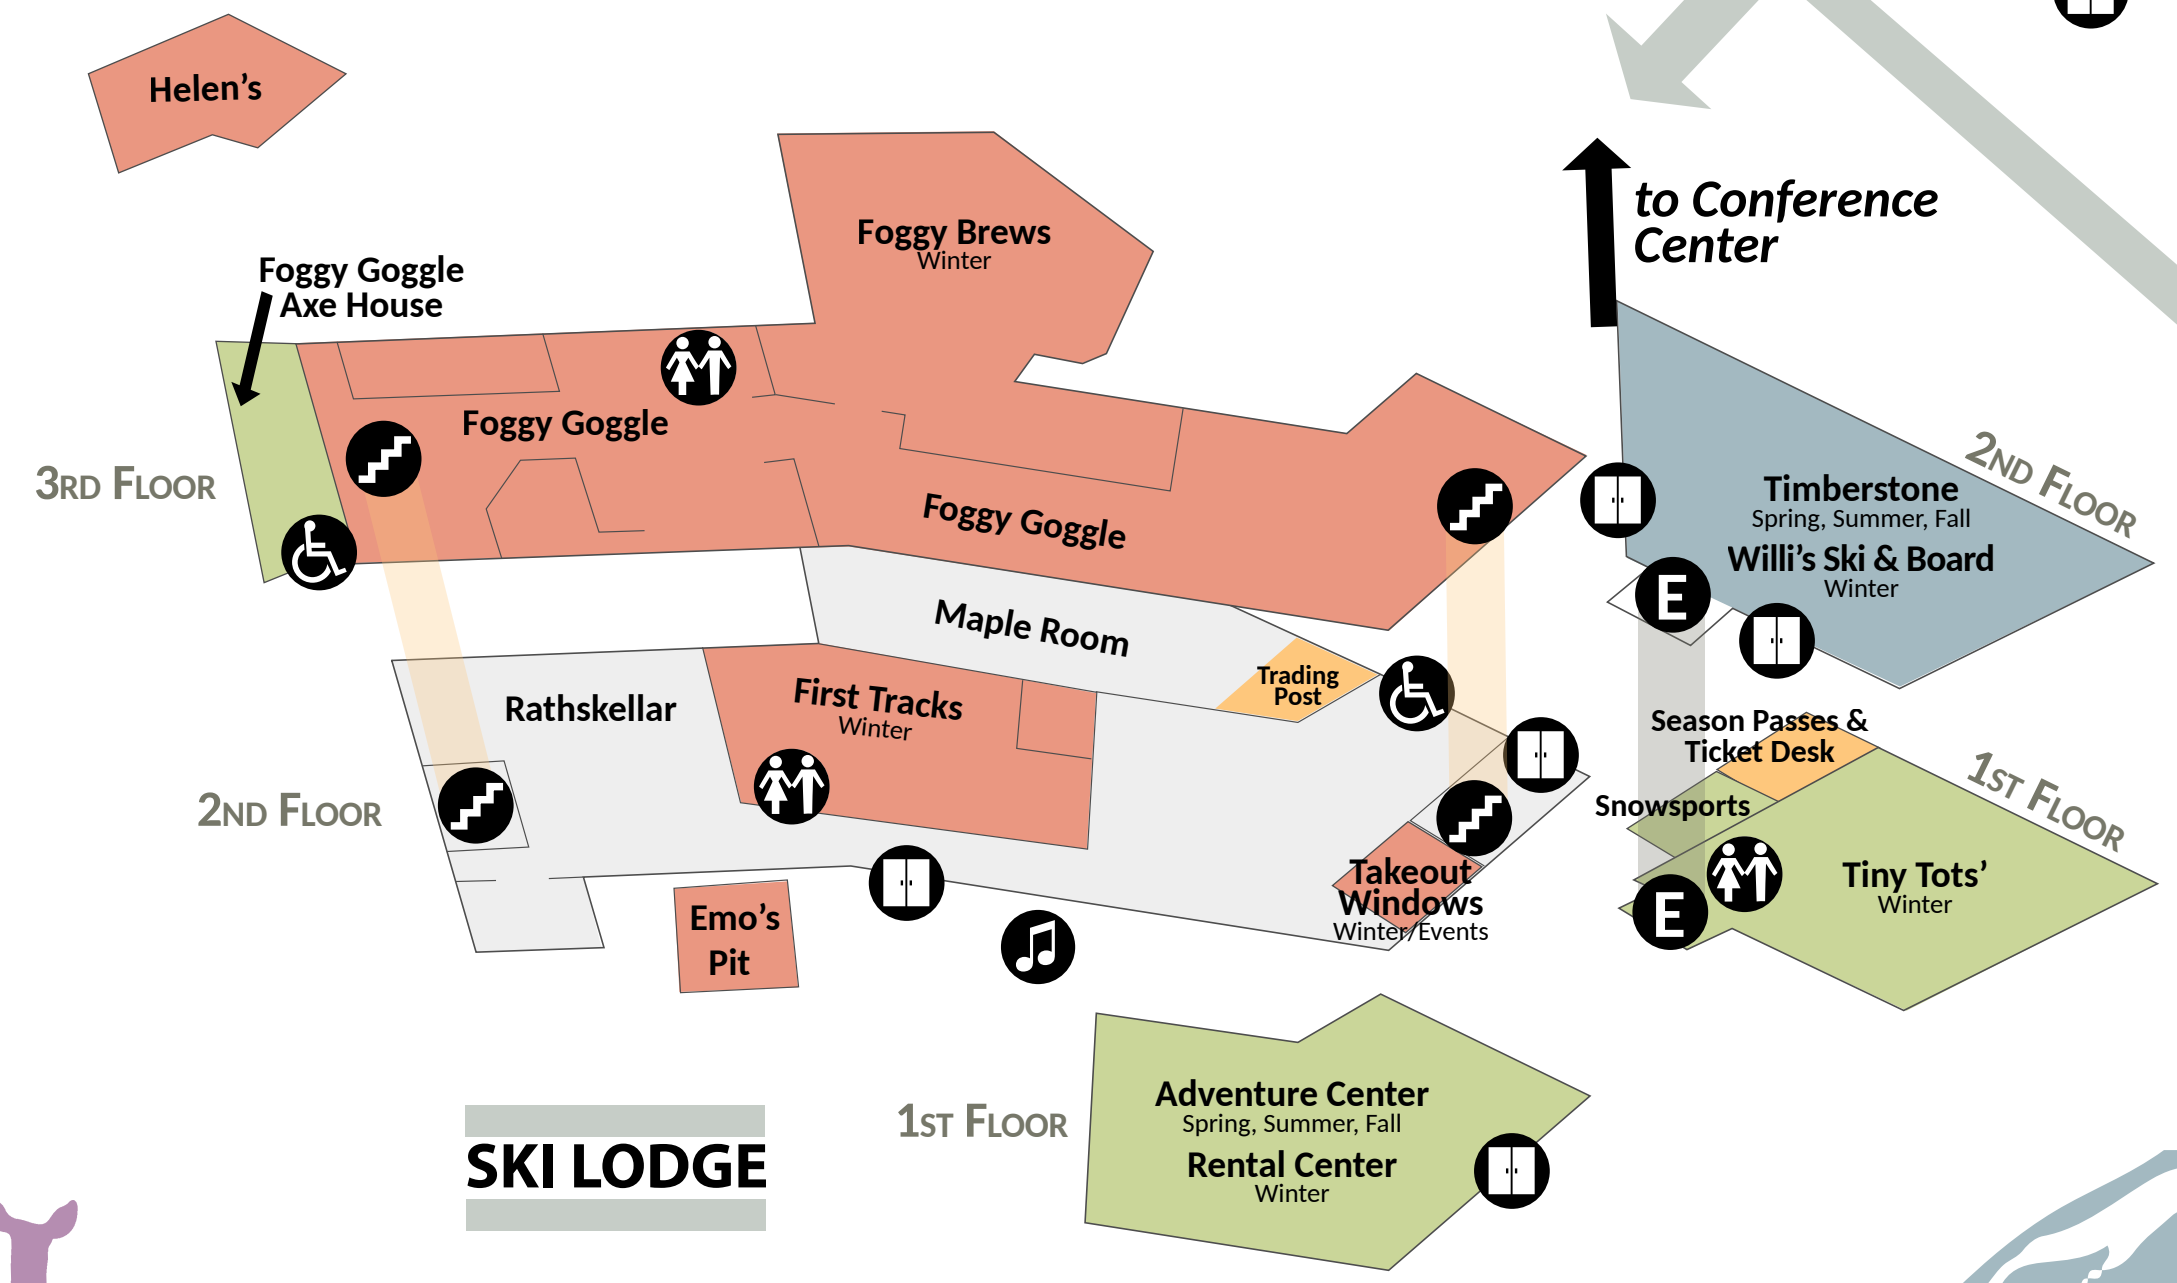

- Accessible Entrance
- Building Entrance
- Restrooms
- Stairs
- Elevator
- Parking
- Foggy Stage

- Meeting Rooms
- Dining & Lounges
- Adventures
- Shops/Services
- Trillium Spa

**Screaming Hawk Zipline**  
Spring, Summer, Fall  
**Snow Tubing**  
Winter

**TRILLIUM SPA**  
Located outside,  
near the Main Lodge

**P Upper Parking Lot**  
via Ski View Ave.

**Hotel**  
Front Desk & Concierge,  
Trillium Salon, Mountain Perk  
Express, Courtyard Area