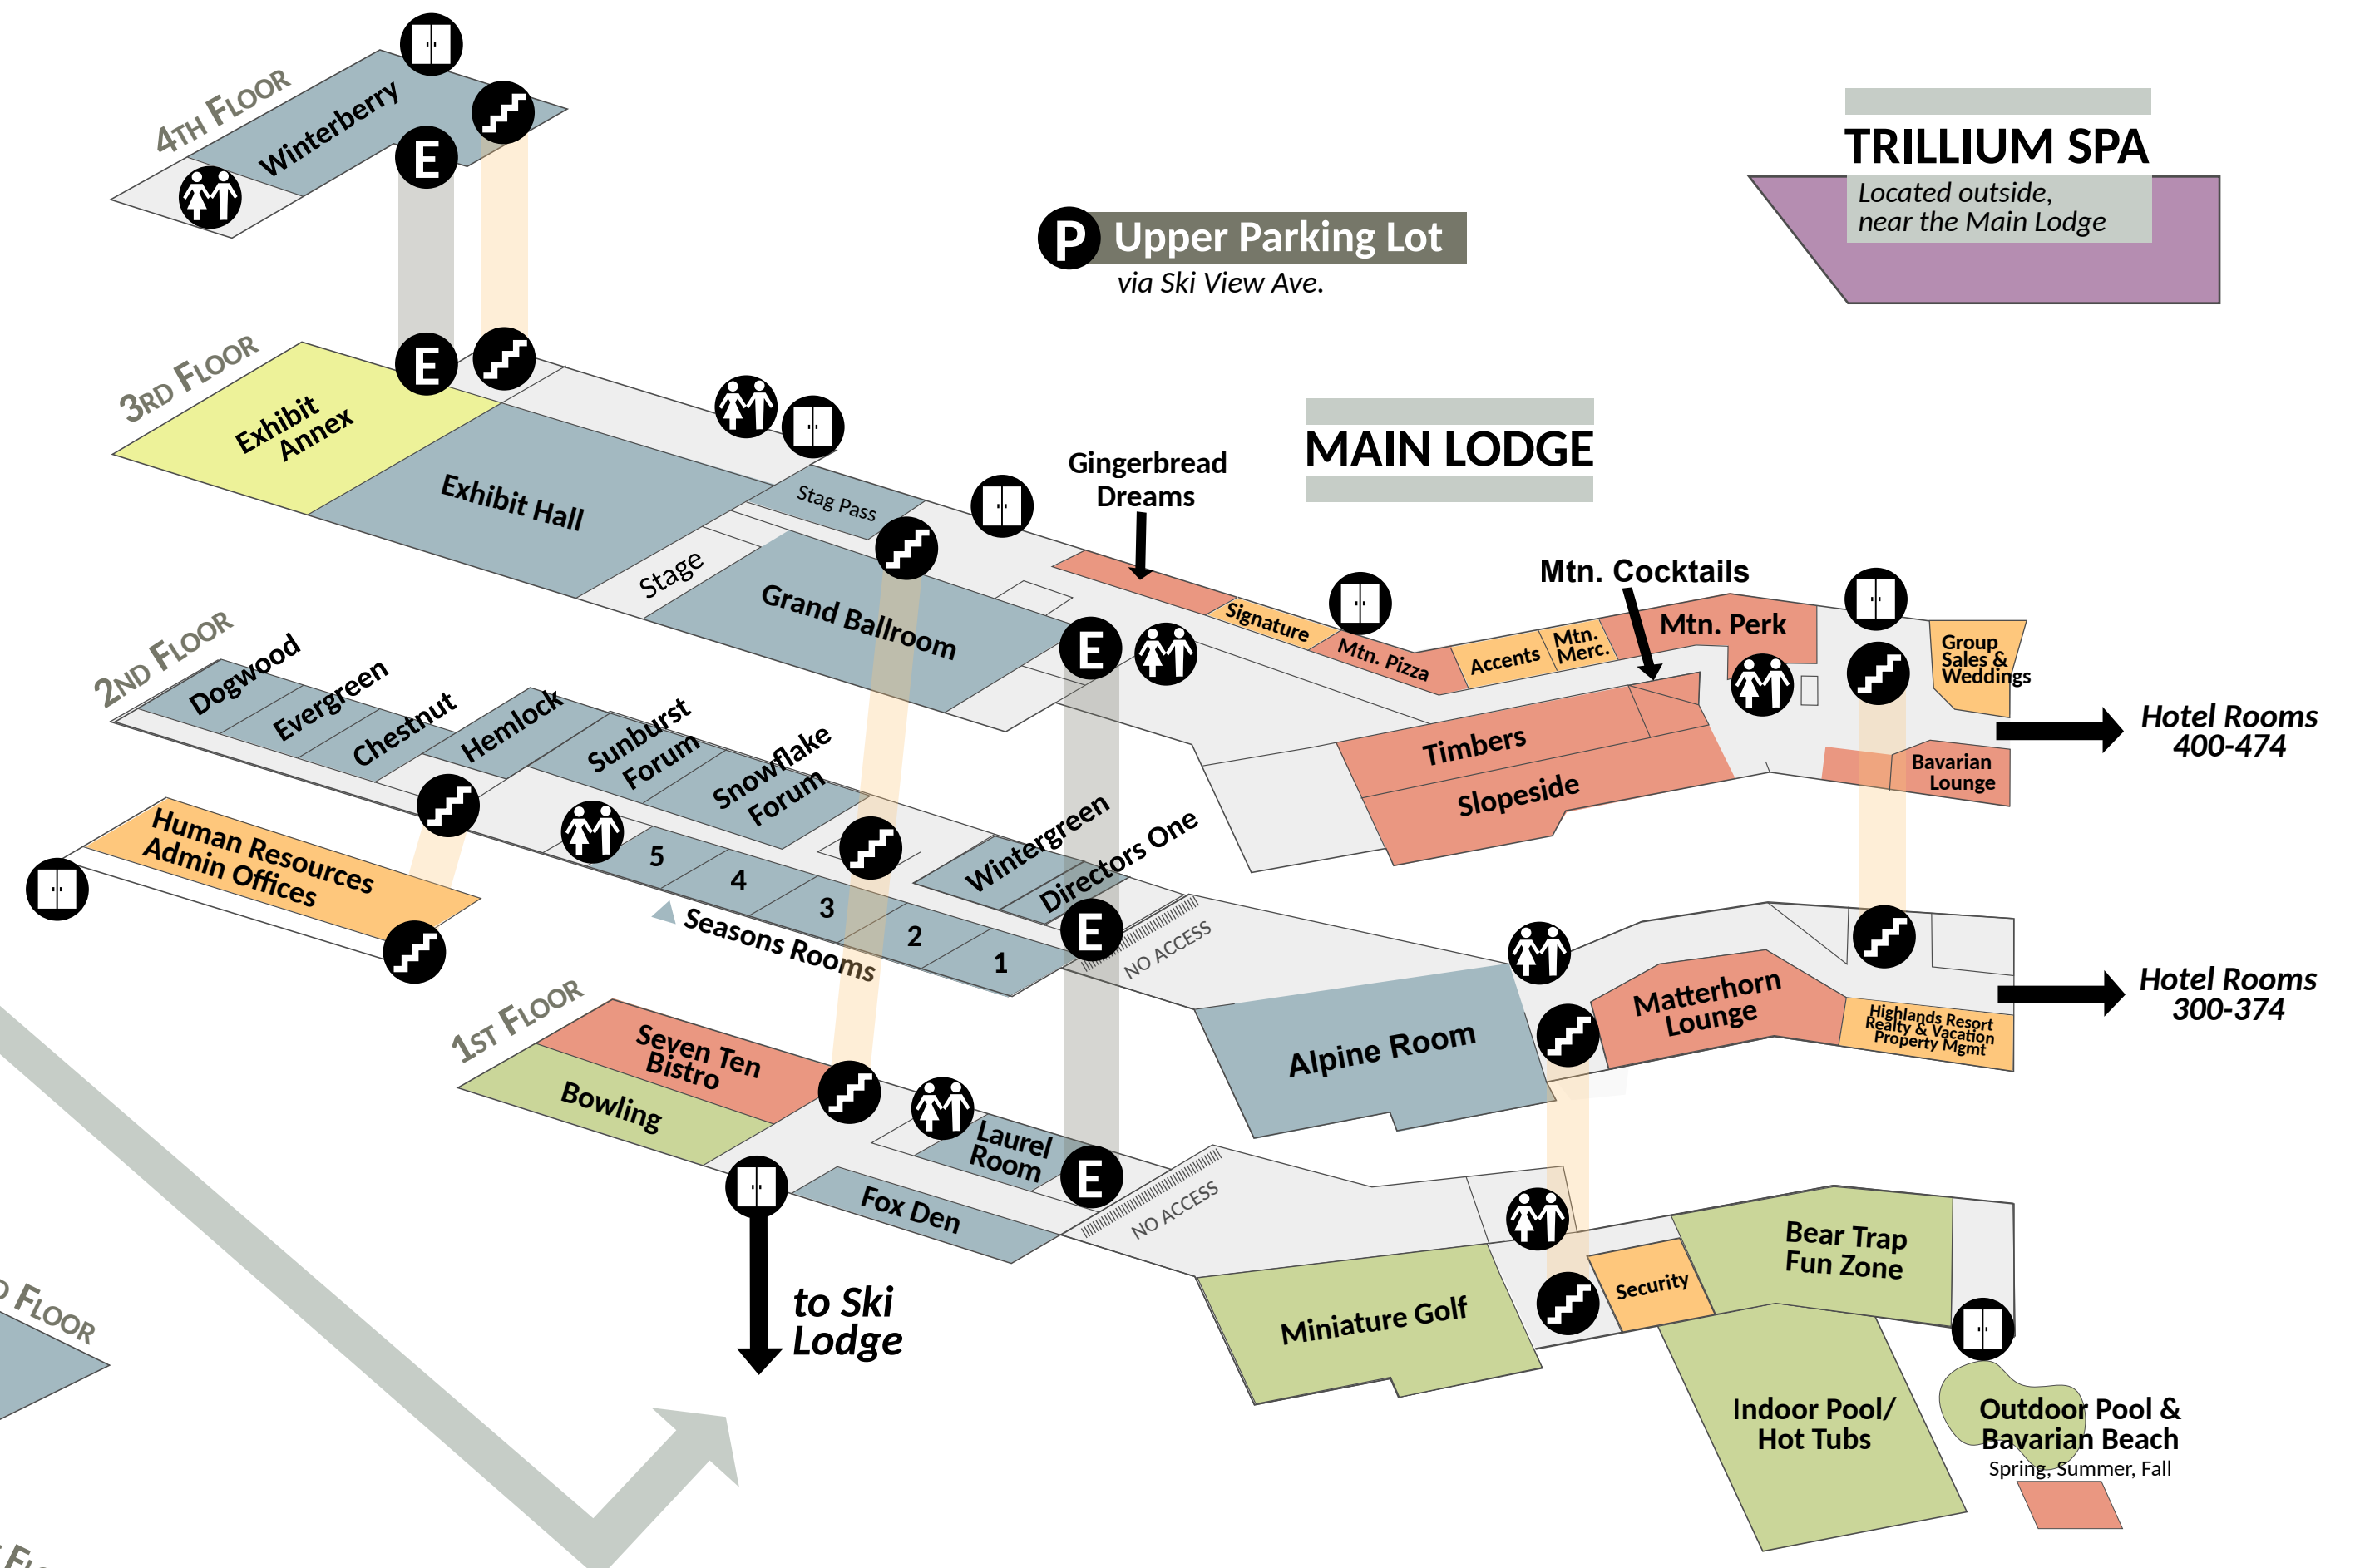

- Accessible Entrance
- Building Entrance
- Restrooms
- Stairs
- Elevator
- Parking
- Foggy Stage

- Meeting Rooms
- Dining & Lounges
- Adventures
- Shops/Services
- Trillium Spa

**Screaming Hawk Zipline**  
Spring, Summer, Fall  
**Snow Tubing**  
Winter

**TRILLIUM SPA**  
Located outside,  
near the Main Lodge

**P Upper Parking Lot**  
via Ski View Ave.

**Hotel**  
Front Desk & Concierge,  
Trillium Salon, Mountain Perk  
Express, Courtyard Area